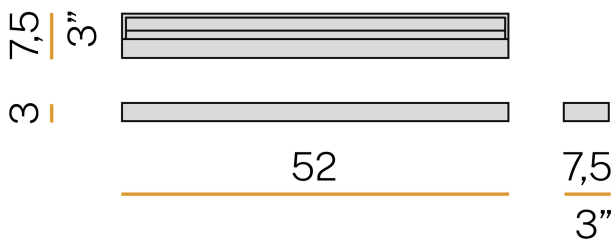

PANZERI

Zero

220-240V AC ON-OFF
A03522.050.0401

Data sheet

CODE	A03522.050.0401
SYSTEM POWER CONSUMPTION	11W
EFFICACY	55.73lm/W
LIGHT SOURCE	LED
COLOUR TEMPERATURE	3000K Ra>90
LIGHT DISTRIBUTION	diffused
POWER SUPPLY	220-240V AC
FREQUENCY	50/60Hz
ELECTRICAL CONFIGURATION	ON-OFF
DRIVER	integrated included
NOMINAL LUMINOUS FLUX	990lm
LUMEN OUTPUT	613lm
EFFICIENCY	61.9%
WEIGHT	1,37 Kg
PROTECTION DEGREE	IP20
COLOUR TOLLERANCES	SDCM 3
PACKING DIMENSIONS (CM)	10,0 x 84,5 x 7,0

Ceiling or wall lighting fixture for interiors, with direct and indirect light emission. Pickled sheet metal structure in white, bronze or mat brass polyacrylic paint, or with gold leaf coating, or in polished stainless steel. Specular aluminium reflector. Cover in brass with white, bronze or mat brass polyacrylic paint, or with gold leaf coating, or with galvanic chrome plating. Extruded polycarbonate diffuser with opaline finish.

Technical drawing